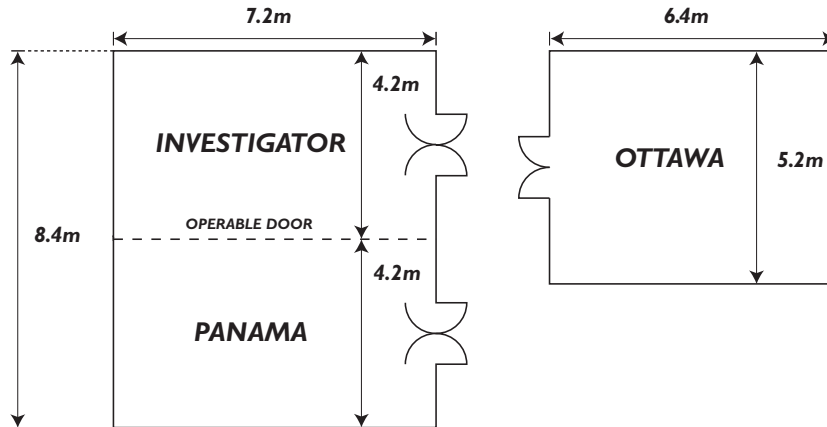

STAIRS FROM PATH TO DECK

Lower Level Meeting Rooms

Area	Theatre	Class room	U-shape	Board room	Banquet Plated	Banquet Buffet	Cocktail
Ballroom Meeting Room 1, 2 & 3	300	160	NA	NA	180	150	300
Sterling Meeting Room 1	90	60	25	30	50	40	70
Aramac Meeting Room 2	90	60	25	30	50	40	70
Marloo Meeting Room 3	90	60	25	30	50	40	70
Panama/Investigator Syndicate Room 1 & 2	60	40	20	20	NA	NA	NA
Investigator Syndicate Room 1	30	20	10	10	NA	NA	NA
Panama Syndicate Room 2	30	20	10	10	NA	NA	NA
Ottawa Boardroom	NA	NA	NA	15	NA	NA	NA