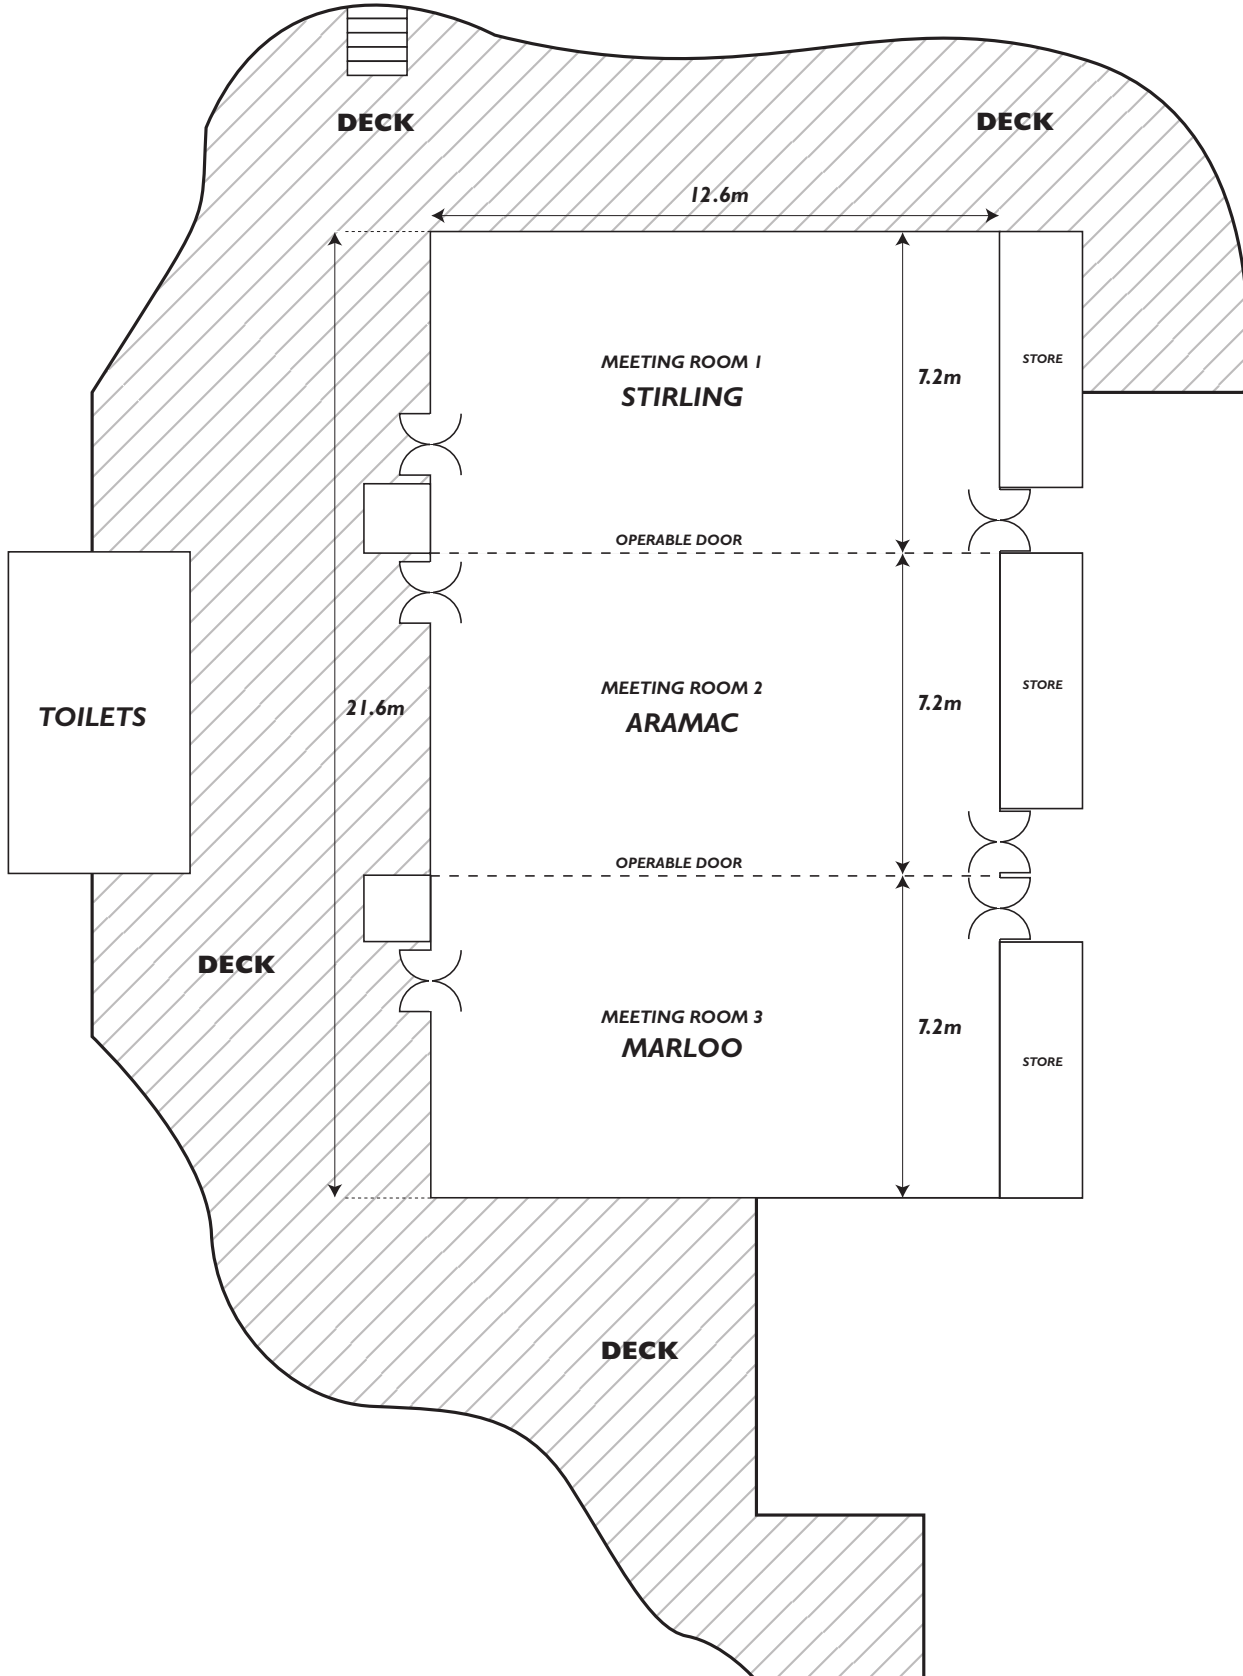

STAIRS FROM PATH TO DECK

Lower Level Meeting Rooms

Area	Theatre	Class room	U-shape	Board room	Banquet Plated	Banquet Buffet	Cocktail
Ballroom Meeting Room 1, 2 & 3	300	160	NA	NA	180	150	300
Sterling Meeting Room 1	90	60	25	30	50	40	70
Aramac Meeting Room 2	90	60	25	30	50	40	70
Marloo Meeting Room 3	90	60	25	30	50	40	70
Panama/Investigator Syndicate Room 1 & 2	60	40	20	20	NA	NA	NA
Investigator Syndicate Room 1	30	20	10	10	NA	NA	NA
Panama Syndicate Room 2	30	20	10	10	NA	NA	NA
Ottawa Boardroom	NA	NA	NA	15	NA	NA	NA

Upper Level Meeting Rooms